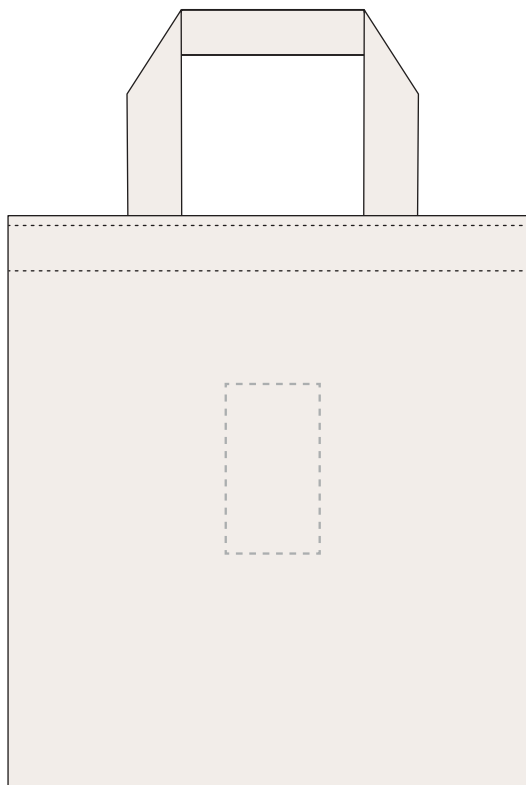

Your Ref:

Quantity:

Product Code: QB0576

Our Ref:

Version: 1

Product Colour: NATURAL

**PRINTING CONCERNS:**

We stock this item in the following colours

**MADERIA THREAD COLOUR**

- Colour 1
- Colour 2
- Colour 3
- Colour 4

ARTWORK SCALE 25%

Product Image for visualisation  
- colours may vary

The dashed line is to demonstrate print area and will not appear on your printed item

To proceed, please approve visual via the online system.

ARTWORK SCALE 100%

Max embroidery area: 90mm x 50mm